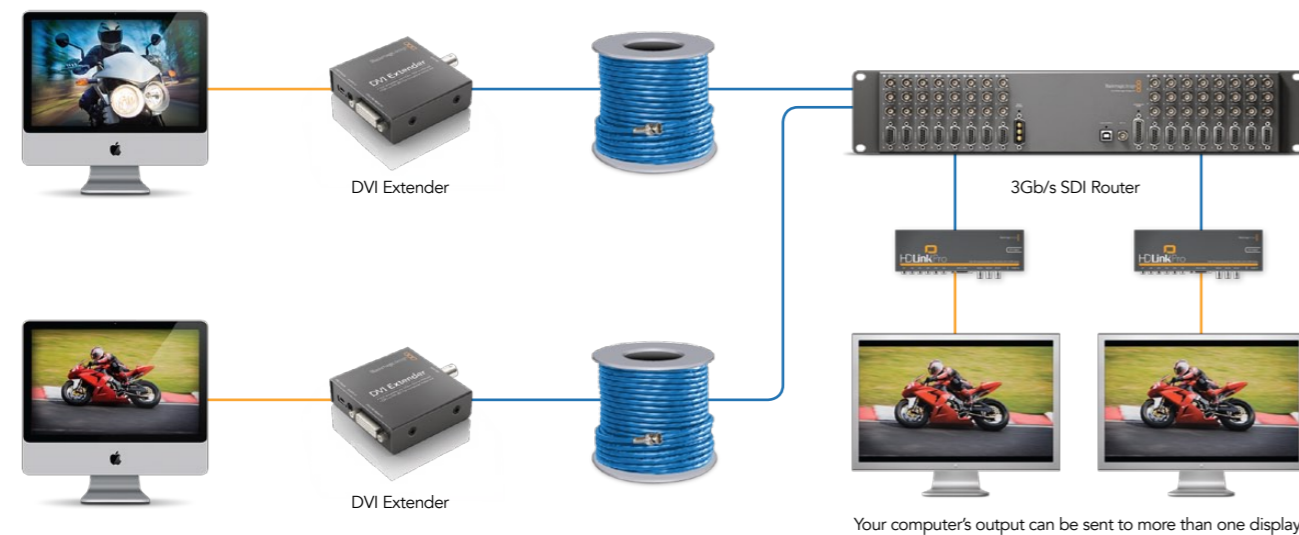

## Imagine the creative freedom to design your facility the way you want!

Now you can route your computer monitor! DVI Extender extends the DVI-D connection on your computer to your monitor via simple SDI cables. This means you can extend your monitor extension via any 3 Gb/s SDI router! You can even connect more than one monitor to your computer. DVI Extender uses HDLink on the monitor end, so you can route both computer and video to the same monitor.

Move noisy computers out of client rooms into a central location, then you can move between rooms in your facility when you need! DVI Extender is easy to use and plugs into your computer's DVI-D monitor connection. DVI Extender powers via USB from your computer, and you can even connect direct to the computer audio so you get full computer sound down the monitor extension!

### Convert DVI to SDI Video

With DVI Extender, you can harness your computer's built in 3D accelerated display to create realtime broadcast graphics in standard definition and high definition video. Simply set the control panel to Video Output and DVI extender will output NTSC, PAL, 720 HD or 1080 HD resolution SDI video with embedded audio from your computer.

### Full Digital Quality

Unlike older scan converters, DVI Extender is a fully digital converter that connects the DVI-D output on your computer to SDI equipment such as HDLink Pro. That's a direct pixel-for-pixel digital connection to SDI, which is the highest quality possible and eliminates all scaling problems!